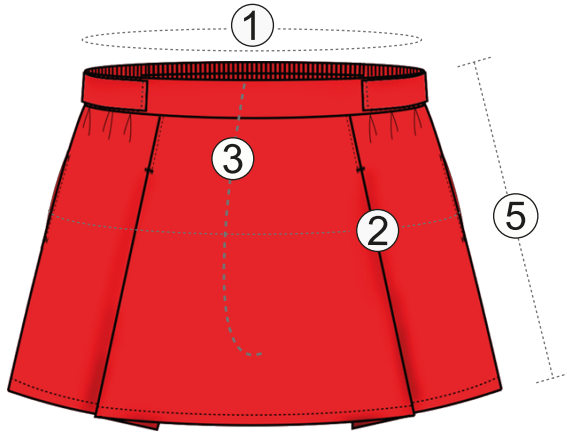

PCF GIRLS CULOTTES

Front

Back

GIRLS CULOTTES SIZE SPECIFICATION (Finished Product)							
DESCRIPTION	XS	S	M	L	XL	2XL	3XL
Waist ①	18.5"	19.5"	20.5"	21.5"	22.5"	23.5"	24.5"
Hip ②	28"	30"	32"	34"	36"	38"	40"
Front Crotch ③	8"	8.5"	9"	9.5"	10"	10.5"	11"
Back Crotch ④	9.5"	10"	10.5"	11"	11.5"	12"	12.5"
Length ⑤	8.5"	9"	9.5"	10"	10.5"	11"	11.5"
Recommended Age	<2y	2y - 3y	3y - 4y	4y - 5y	5y - 6y	6y - 7y	7y

Measurement tolerance plus minus 5%

Unit Of Measurement : Inches